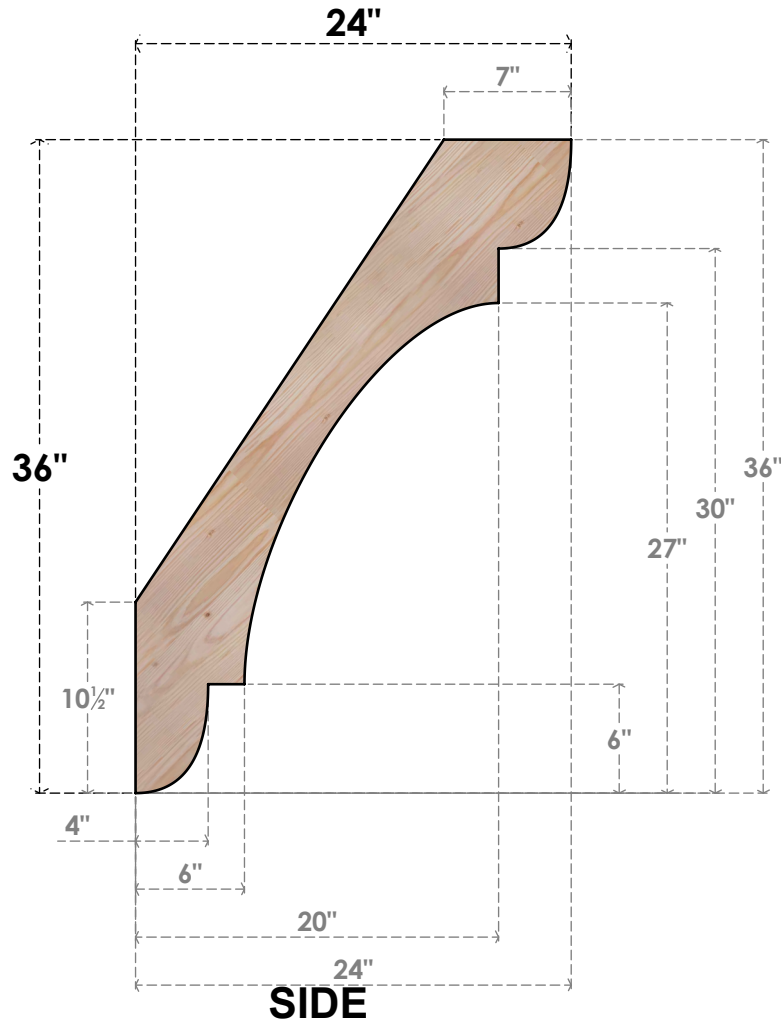

BRC04X24X36OLY00SDF

3 1/2"W X 24"D X 36"H OLYMPIC SMOOTH BRACE, DOUGLAS FIR

EKENA MILLWORK
 2300 WEST MAIN ST.
 CLARKSVILLE, TX 75426
 TOLL FREE: 866-607-0453
 WWW.EKENAMILLWORK.COM

NOTES

1. INSTALLATION TO BE COMPLETED IN ACCORDANCE WITH MANUFACTURER'S SPECIFICATIONS.
2. DRAWING MAY NOT BE TO SCALE
3. THIS DRAWING IS INTENDED FOR DESIGN AND PLANNING PURPOSES ONLY.
4. ALL INFORMATION CONTAINED HEREIN WAS CURRENT AT THE TIME OF DEVELOPMENT BUT MUST BE REVIEWED AND APPROVED BY THE PRODUCT MANUFACTURER TO BE CONSIDERED ACCURATE.
5. PRODUCTS ARE NOT KILN DRIED. THIS ITEM IS UNIQUE AND WILL CONTAIN THE NATURAL VARIATIONS THAT THE WOOD SPECIES OFFERS. THIS MAY RESULT IN VARIATIONS UP TO 1/4"