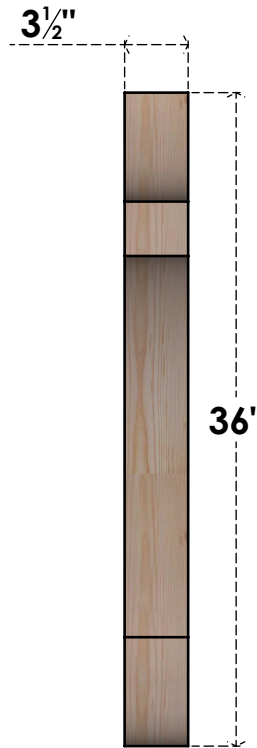

BRC04X24X36OLY00SDF

3 1/2"W X 24"D X 36"H OLYMPIC SMOOTH BRACE, DOUGLAS FIR

EKENA MILLWORK
 2300 WEST MAIN ST.
 CLARKSVILLE, TX 75426
 TOLL FREE: 866-607-0453
 WWW.EKENAMILLWORK.COM

NOTES

1. INSTALLATION TO BE COMPLETED IN ACCORDANCE WITH MANUFACTURER'S SPECIFICATIONS.
2. DRAWING MAY NOT BE TO SCALE
3. THIS DRAWING IS INTENDED FOR DESIGN AND PLANNING PURPOSES ONLY.
4. ALL INFORMATION CONTAINED HEREIN WAS CURRENT AT THE TIME OF DEVELOPMENT BUT MUST BE REVIEWED AND APPROVED BY THE PRODUCT MANUFACTURER TO BE CONSIDERED ACCURATE.
5. PRODUCTS ARE NOT KILN DRIED. THIS ITEM IS UNIQUE AND WILL CONTAIN THE NATURAL VARIATIONS THAT THE WOOD SPECIES OFFERS. THIS MAY RESULT IN VARIATIONS UP TO 1/4"